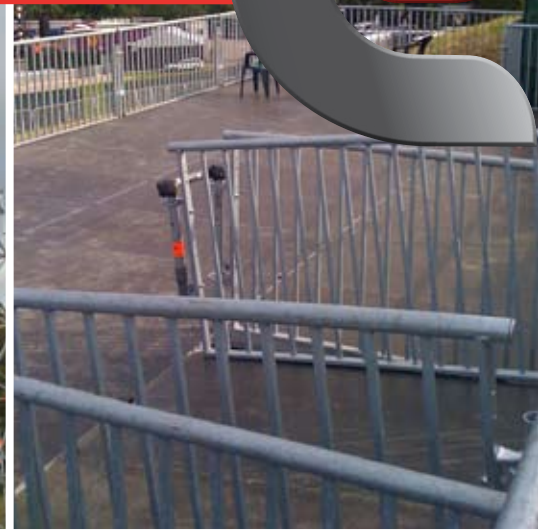

EventServ STAGING

(Other Structures Continued)

- PA towers
- Screen Structures
- Signage goalposts and towers
- Tent and marquees under structures
- Wheelchair user viewing platforms

Rigging

We provide rigging services and design for concerts, theatres, festivals, corporate events, exhibitions and retail centres. We can also arrange on tour supply of riggers and equipment.

Be-Spoke

If you have unique or specific requirements for your event we can supply you with a variety of innovative and effective solutions.

Our versatile and effective scaffolding system allows us to create bespoke structure to fulfil any need.

The range of possibilities is restricted only by your imagination.

“Whatever the event,
wherever the venue...
Eventserv have the
solutions”

01 505 5888
www.eventserv.ie